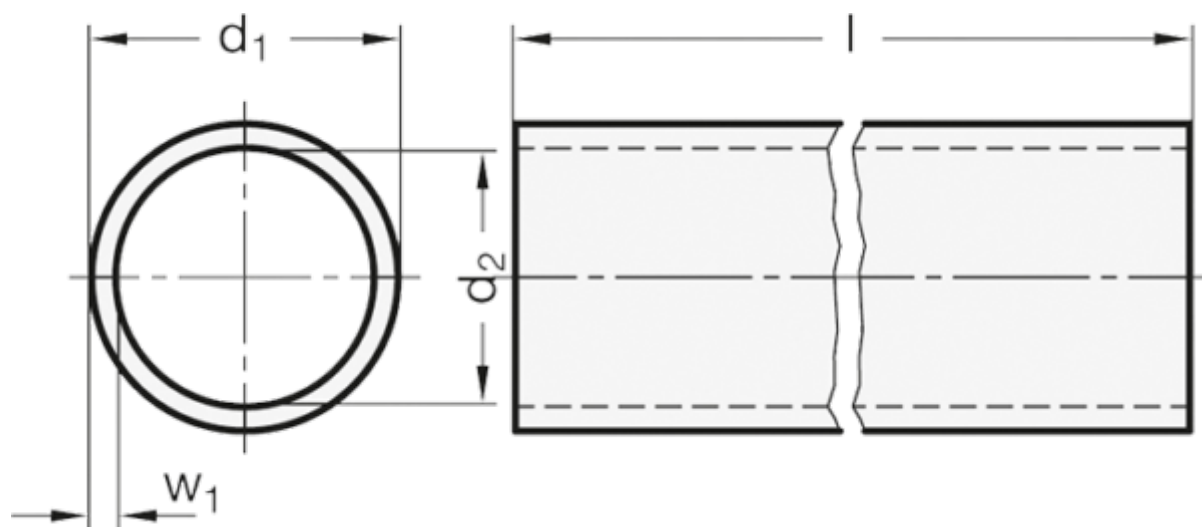

Data Sheet

Article number: 20990NID25200BL

Description: E+G GN 990 Construction tube round
GN 990-NI-D25-200-BL

Measures

d_1 = D25 \pm 0.15

d_2 = 21

$l \pm 0.5$ = 200

w_1 = 2

Weight in (g) = 162